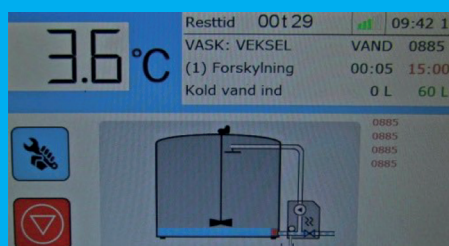

# Driver Instructions Multi 9500

Press stop

Choose Collect

Read Message and Choose Full Collect or Part Collect

FULL COLLECT

After collect press stop

Activate Wash

Procedure End