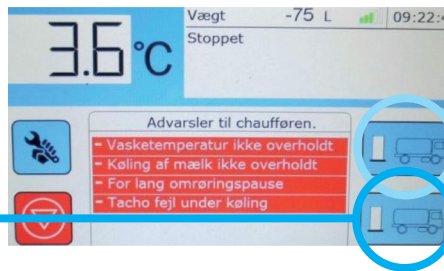

# Driver Instructions Multi 9500

Press stop

Choose Collect

Read Message and Choose Full Collect or Part Collect

FULL COLLECT

After collect press stop

Activate Wash

Procedure End