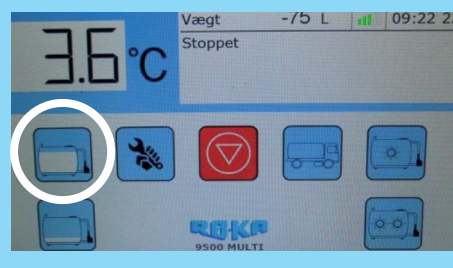

Activate Cooling