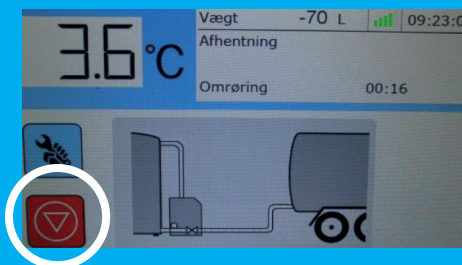

# Driver Instructions Multi 9500

Press stop

Choose Collect

Read Message and Choose Full Collect or Part Collect

FULL COLLECT

After collect press stop

Activate Wash

Procedure End

PART COLLECT

After collect press stop

Activate Cooling

Procedure End