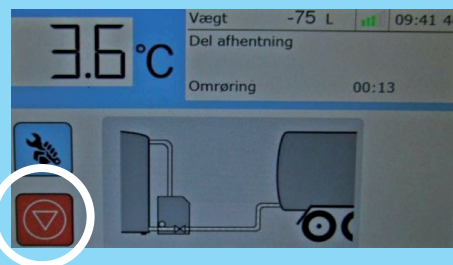

PART COLLECT

After collect press stop