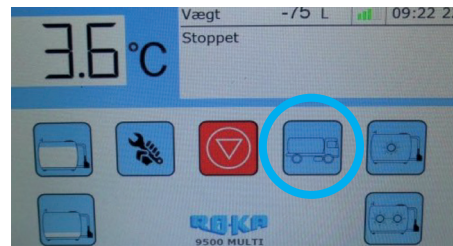

# Driver Instructions Multi 9500

Press stop

Choose Collect

Read Message and Choose Full Collect or Part Collect

FULL COLLECT

After collect press stop

Activate Wash

Procedure End