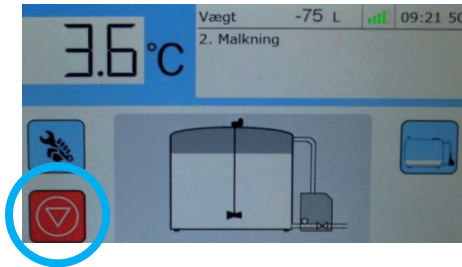

# Driver Instructions Multi 9500

Press stop

Choose Collect

Read Message and Choose Full Collect or Part Collect

FULL COLLECT

After collect press stop

Activate Wash

Procedure End